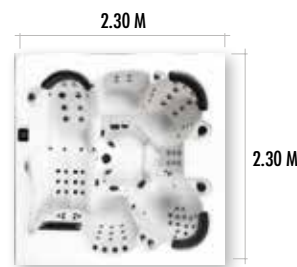

PRIME

HAUTE PERFORMANCE

portcrl 

GAMME

PRIME 2L

PRIME XL

FONCTIONNALITÉS

	LED		CORIL	
	PRIME 2L	PRIME XL	PRIME 2L	PRIME XL
POMPE DE CIRCULATION	1	1	1	1
POMPE(S) 2 VITESSES	-	-	-	-
POMPE(S) DE MASSAGE	3	3	3	3
BLOWER	1	1	1	1
TOTAL DE JETS	100	110	100	110
COQUE	BLANC OU MARBLÉ	BLANC OU MARBLÉ	CORIL®	CORIL®
PANNEAUX	ALUPANELS	ALUPANELS	ALUPANELS	ALUPANELS
COUVERTURE	✓	✓	✓	✓
ILUMINATION	LED JETS	LED JETS	INSHELL LEDS	INSHELL LEDS
REFERENCE	SPAPR2LO3C	SPAPRXLO3C	SPAPR2LO1C	SPAPRXLO1C
PRIX (€)	14.300€	15.200€	14.900€	15.800€